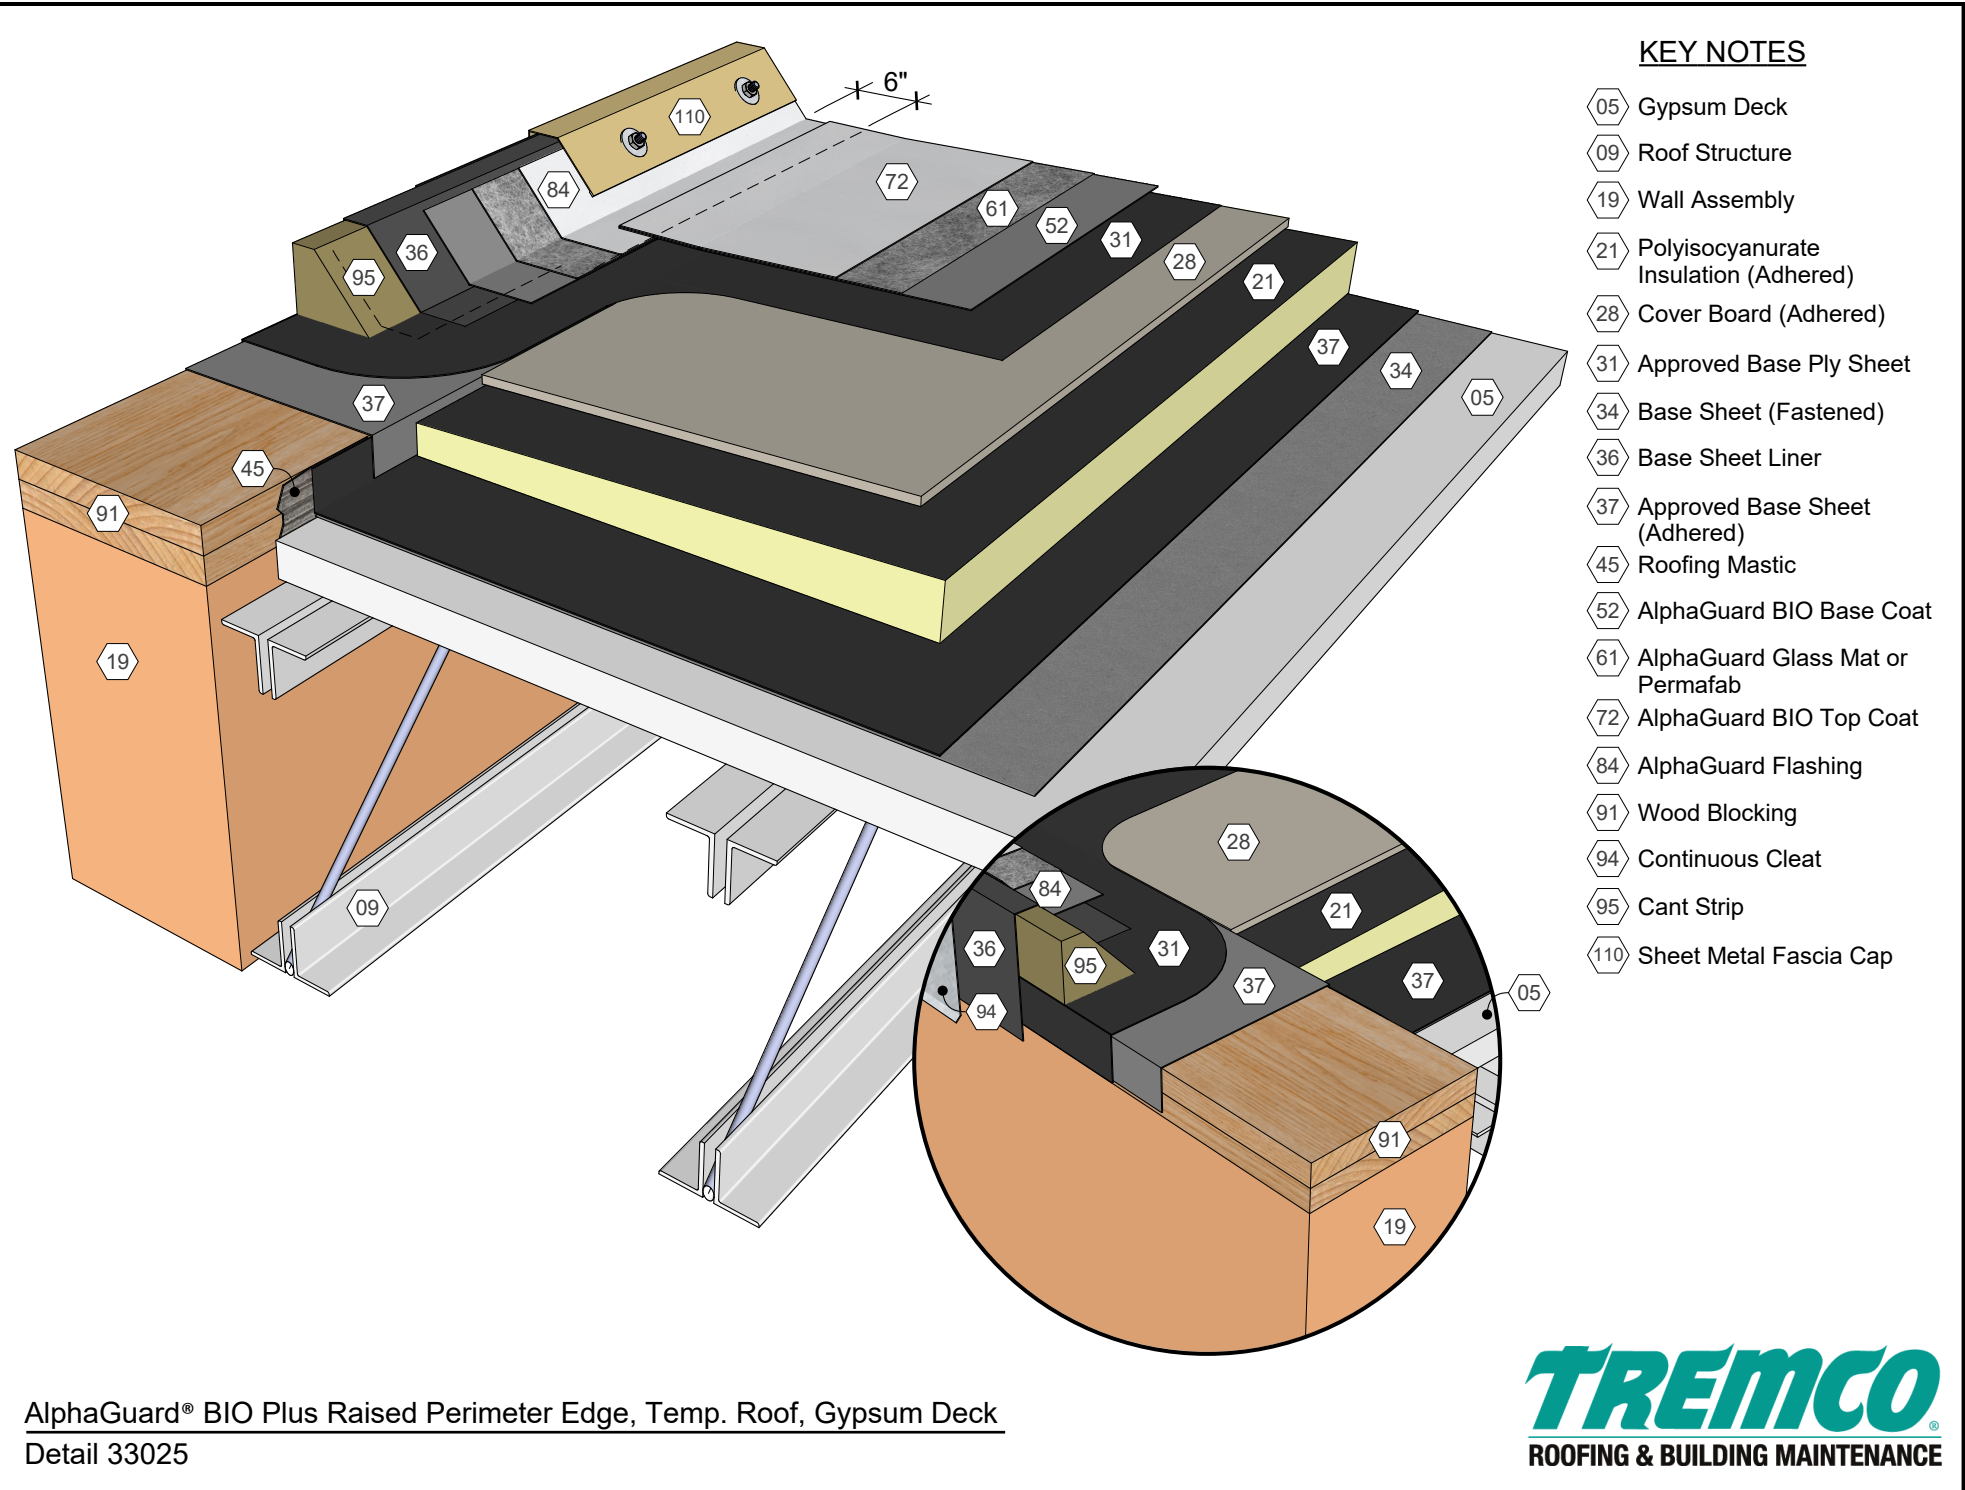

AlphaGuard® BIO Plus Raised Perimeter Edge, Temp. Roof, Metal Deck
 Detail 33021

KEY NOTES

- 02 Structural Concrete Deck
- 19 Wall Assembly
- 21 Polyisocyanurate Insulation (Adhered)
- 28 Cover Board (Adhered)
- 31 Approved Base Ply Sheet
- 36 Base Sheet Liner
- 37 Approved Base Sheet (Adhered)
- 41 Approved Primer
- 45 Roofing Mastic
- 52 AlphaGuard BIO Base Coat
- 61 AlphaGuard Glass Mat or Permafab
- 72 AlphaGuard BIO Top Coat
- 84 AlphaGuard Flashing
- 91 Wood Blocking
- 94 Continuous Cleat
- 95 Cant Strip
- 110 Sheet Metal Fascia Cap

AlphaGuard® BIO Plus Raised Perimeter Edge, Temp. Roof, Structural Concrete Deck
 Detail 33022

KEY NOTES

- 03 Precast Concrete Deck
- 09 Roof Structure
- 19 Wall Assembly
- 21 Polyisocyanurate Insulation (Adhered)
- 28 Cover Board (Adhered)
- 31 Approved Base Ply Sheet
- 36 Base Sheet Liner
- 37 Approved Base Sheet (Adhered)
- 41 Approved Primer
- 45 Roofing Mastic
- 52 AlphaGuard BIO Base Coat
- 61 AlphaGuard Glass Mat or Permafab
- 72 AlphaGuard BIO Top Coat
- 84 AlphaGuard Flashing
- 91 Wood Blocking
- 94 Continuous Cleat
- 95 Cant Strip
- 110 Sheet Metal Fascia Cap

AlphaGuard® BIO Plus Raised Perimeter Edge, Temp. Roof, Precast Concrete Deck
 Detail 33023

KEY NOTES

- 05 Gypsum Deck
- 09 Roof Structure
- 19 Wall Assembly
- 21 Polyisocyanurate Insulation (Adhered)
- 28 Cover Board (Adhered)
- 31 Approved Base Ply Sheet
- 34 Base Sheet (Fastened)
- 36 Base Sheet Liner
- 37 Approved Base Sheet (Adhered)
- 45 Roofing Mastic
- 52 AlphaGuard BIO Base Coat
- 61 AlphaGuard Glass Mat or Permafab
- 72 AlphaGuard BIO Top Coat
- 84 AlphaGuard Flashing
- 91 Wood Blocking
- 94 Continuous Cleat
- 95 Cant Strip
- 110 Sheet Metal Fascia Cap