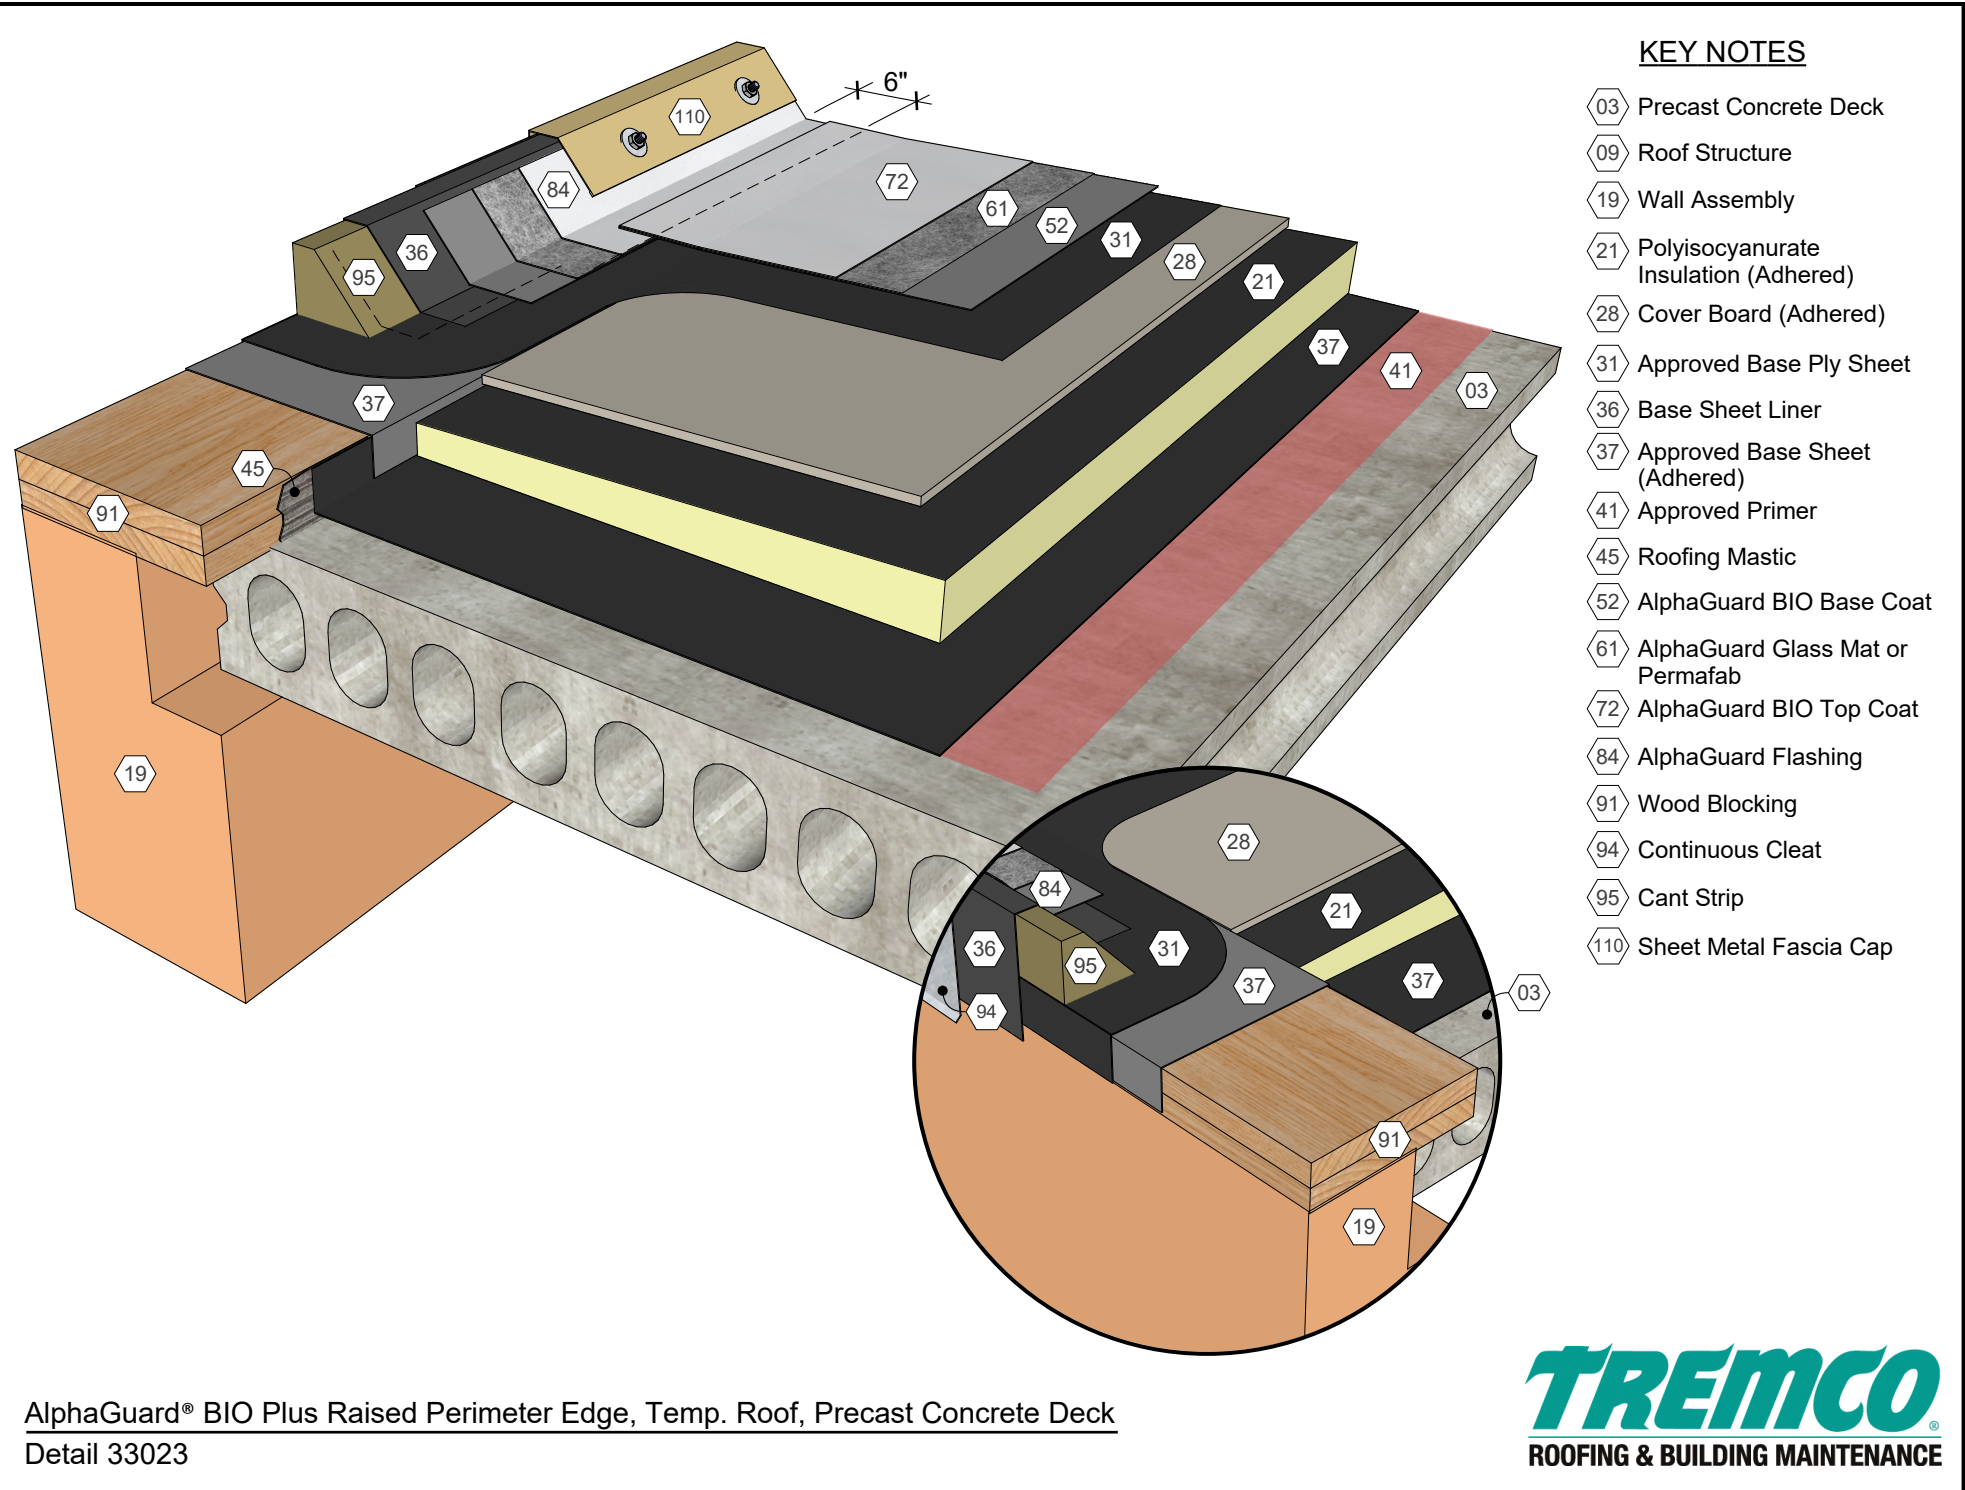

KEY NOTES

- 01 Metal Deck
- 09 Roof Structure
- 19 Wall Assembly
- 22 Polyisocyanurate Insulation (Fastened or Adhered)
- 27 Sustrate Board (Fastened)
- 28 Cover Board (Adhered)
- 31 Approved Base Ply Sheet
- 36 Base Sheet Liner
- 37 Approved Base Sheet (Adhered)
- 45 Roofing Mastic
- 52 AlphaGuard BIO Base Coat
- 61 AlphaGuard Glass Mat or Permafab
- 72 AlphaGuard BIO Top Coat
- 84 AlphaGuard Flashing
- 91 Wood Blocking
- 94 Continuous Cleat
- 95 Cant Strip
- 110 Sheet Metal Fascia Cap

AlphaGuard® BIO Plus Raised Perimeter Edge, Temp. Roof, Metal Deck
 Detail 33021

KEY NOTES

- 02 Structural Concrete Deck
- 19 Wall Assembly
- 21 Polyisocyanurate Insulation (Adhered)
- 28 Cover Board (Adhered)
- 31 Approved Base Ply Sheet
- 36 Base Sheet Liner
- 37 Approved Base Sheet (Adhered)
- 41 Approved Primer
- 45 Roofing Mastic
- 52 AlphaGuard BIO Base Coat
- 61 AlphaGuard Glass Mat or Permafab
- 72 AlphaGuard BIO Top Coat
- 84 AlphaGuard Flashing
- 91 Wood Blocking
- 94 Continuous Cleat
- 95 Cant Strip
- 110 Sheet Metal Fascia Cap

AlphaGuard® BIO Plus Raised Perimeter Edge, Temp. Roof, Structural Concrete Deck
 Detail 33022

KEY NOTES

- 03 Precast Concrete Deck
- 09 Roof Structure
- 19 Wall Assembly
- 21 Polyisocyanurate Insulation (Adhered)
- 28 Cover Board (Adhered)
- 31 Approved Base Ply Sheet
- 36 Base Sheet Liner
- 37 Approved Base Sheet (Adhered)
- 41 Approved Primer
- 45 Roofing Mastic
- 52 AlphaGuard BIO Base Coat
- 61 AlphaGuard Glass Mat or Permafab
- 72 AlphaGuard BIO Top Coat
- 84 AlphaGuard Flashing
- 91 Wood Blocking
- 94 Continuous Cleat
- 95 Cant Strip
- 110 Sheet Metal Fascia Cap