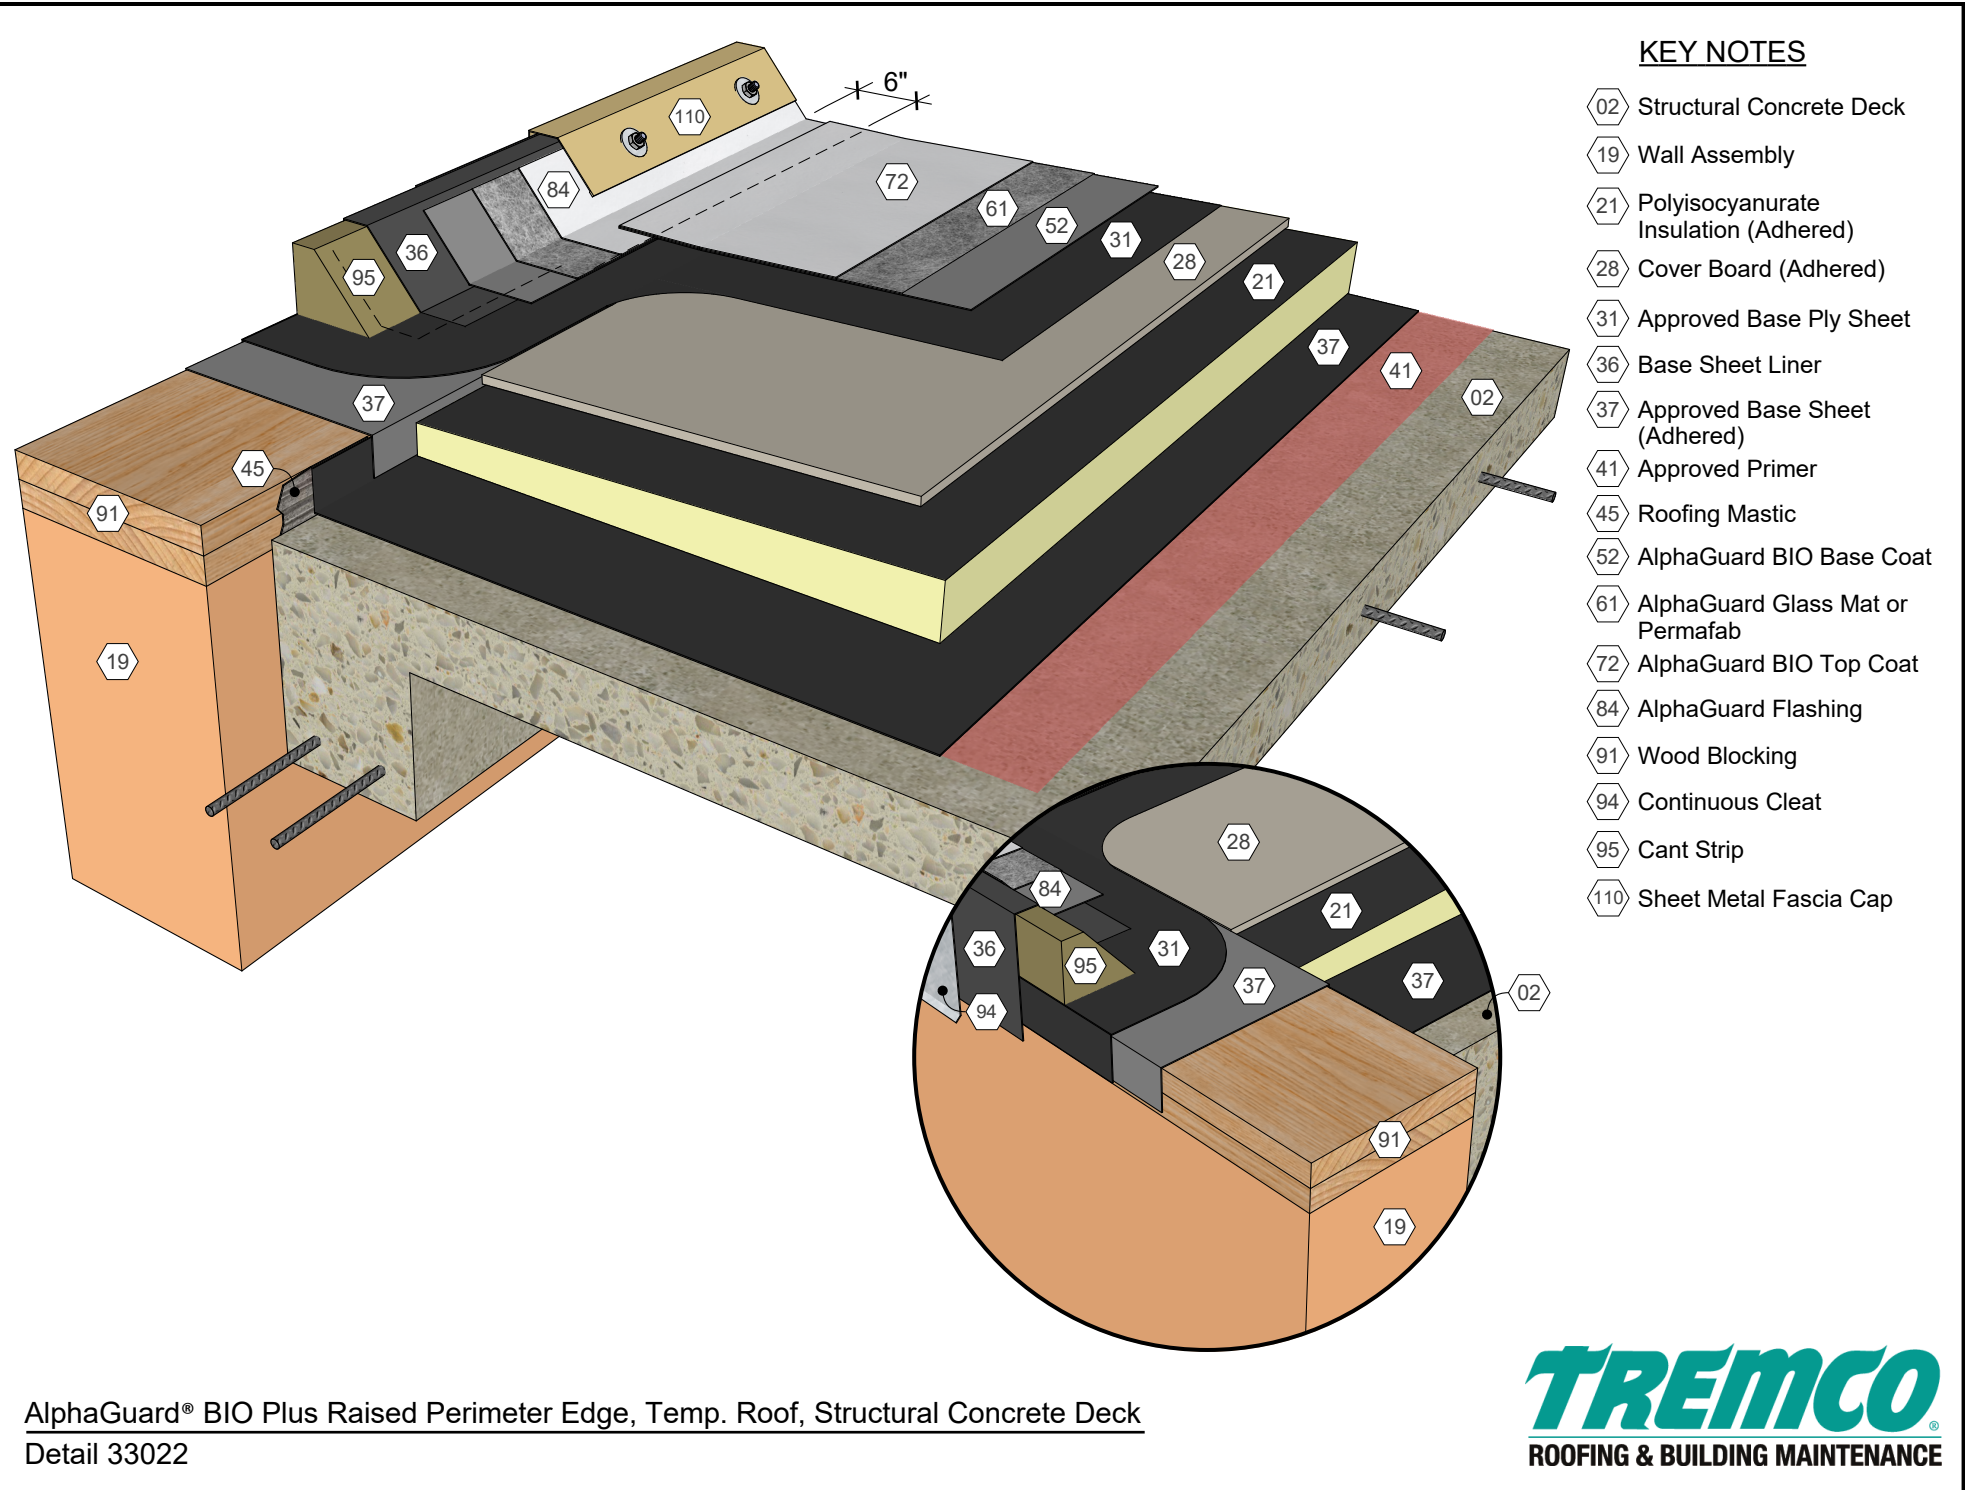

KEY NOTES

- 01 Metal Deck
- 09 Roof Structure
- 19 Wall Assembly
- 22 Polyisocyanurate Insulation (Fastened or Adhered)
- 27 Sustrate Board (Fastened)
- 28 Cover Board (Adhered)
- 31 Approved Base Ply Sheet
- 36 Base Sheet Liner
- 37 Approved Base Sheet (Adhered)
- 45 Roofing Mastic
- 52 AlphaGuard BIO Base Coat
- 61 AlphaGuard Glass Mat or Permafab
- 72 AlphaGuard BIO Top Coat
- 84 AlphaGuard Flashing
- 91 Wood Blocking
- 94 Continuous Cleat
- 95 Cant Strip
- 110 Sheet Metal Fascia Cap

AlphaGuard® BIO Plus Raised Perimeter Edge, Temp. Roof, Metal Deck
 Detail 33021

KEY NOTES

- 02 Structural Concrete Deck
- 19 Wall Assembly
- 21 Polyisocyanurate Insulation (Adhered)
- 28 Cover Board (Adhered)
- 31 Approved Base Ply Sheet
- 36 Base Sheet Liner
- 37 Approved Base Sheet (Adhered)
- 41 Approved Primer
- 45 Roofing Mastic
- 52 AlphaGuard BIO Base Coat
- 61 AlphaGuard Glass Mat or Permafab
- 72 AlphaGuard BIO Top Coat
- 84 AlphaGuard Flashing
- 91 Wood Blocking
- 94 Continuous Cleat
- 95 Cant Strip
- 110 Sheet Metal Fascia Cap

AlphaGuard® BIO Plus Raised Perimeter Edge, Temp. Roof, Structural Concrete Deck
 Detail 33022

KEY NOTES

- 03 Precast Concrete Deck
- 09 Roof Structure
- 19 Wall Assembly
- 21 Polyisocyanurate Insulation (Adhered)
- 28 Cover Board (Adhered)
- 31 Approved Base Ply Sheet
- 36 Base Sheet Liner
- 37 Approved Base Sheet (Adhered)
- 41 Approved Primer
- 45 Roofing Mastic
- 52 AlphaGuard BIO Base Coat
- 61 AlphaGuard Glass Mat or Permafab
- 72 AlphaGuard BIO Top Coat
- 84 AlphaGuard Flashing
- 91 Wood Blocking
- 94 Continuous Cleat
- 95 Cant Strip
- 110 Sheet Metal Fascia Cap