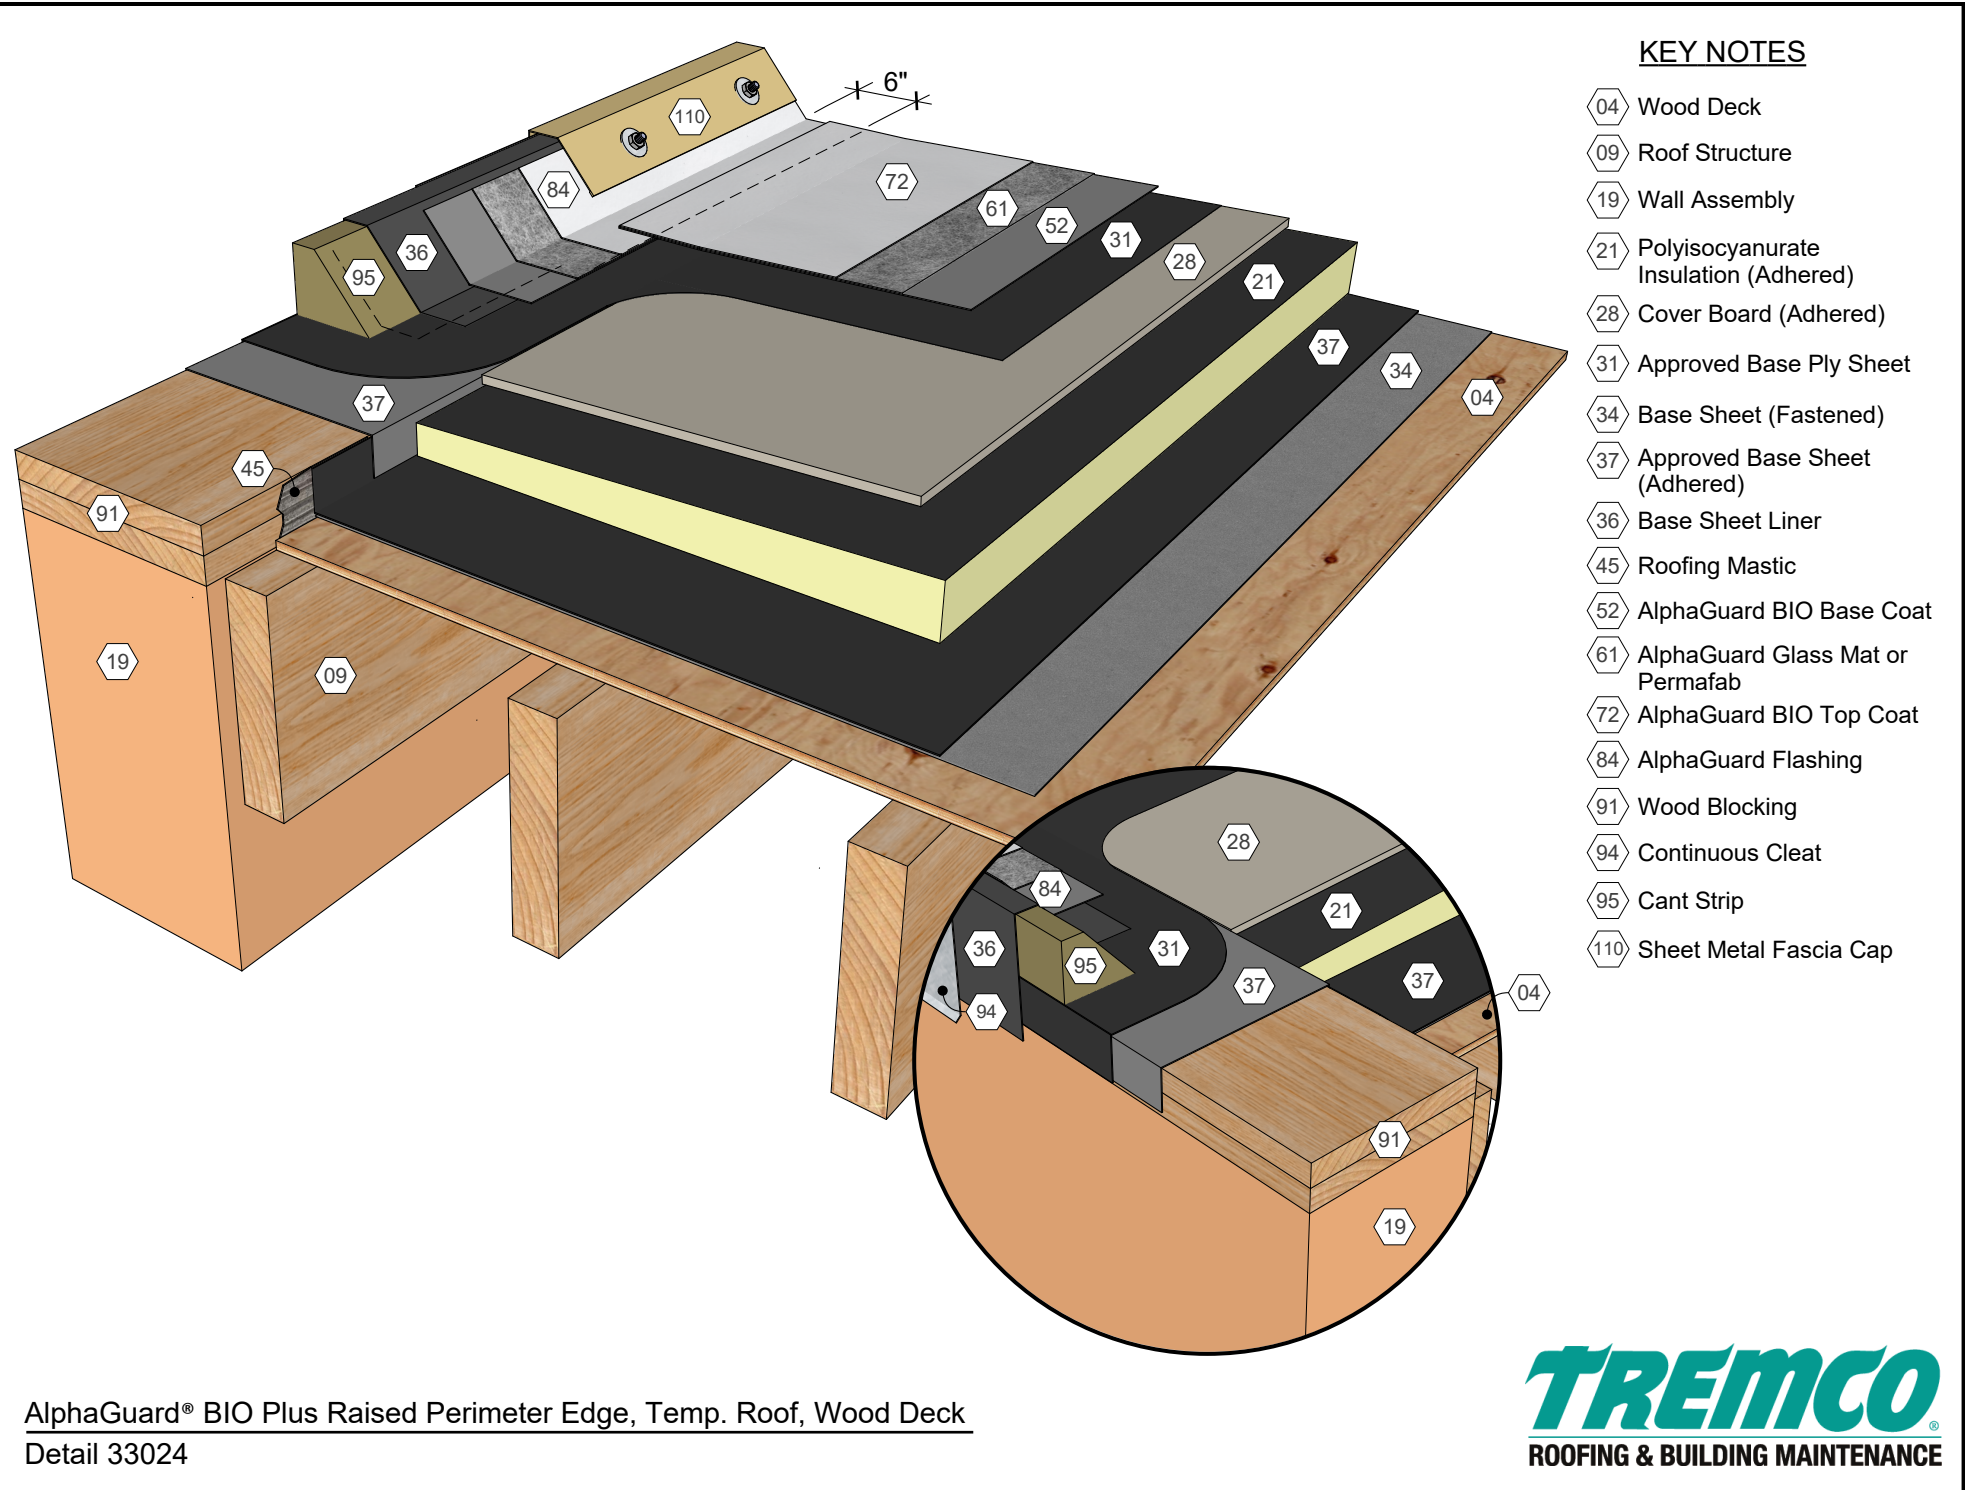

AlphaGuard® BIO Plus Raised Perimeter Edge, Temp. Roof, Metal Deck
 Detail 33021

KEY NOTES

- 02 Structural Concrete Deck
- 19 Wall Assembly
- 21 Polyisocyanurate Insulation (Adhered)
- 28 Cover Board (Adhered)
- 31 Approved Base Ply Sheet
- 36 Base Sheet Liner
- 37 Approved Base Sheet (Adhered)
- 41 Approved Primer
- 45 Roofing Mastic
- 52 AlphaGuard BIO Base Coat
- 61 AlphaGuard Glass Mat or Permafab
- 72 AlphaGuard BIO Top Coat
- 84 AlphaGuard Flashing
- 91 Wood Blocking
- 94 Continuous Cleat
- 95 Cant Strip
- 110 Sheet Metal Fascia Cap

AlphaGuard® BIO Plus Raised Perimeter Edge, Temp. Roof, Structural Concrete Deck
 Detail 33022

KEY NOTES

- 03 Precast Concrete Deck
- 09 Roof Structure
- 19 Wall Assembly
- 21 Polyisocyanurate Insulation (Adhered)
- 28 Cover Board (Adhered)
- 31 Approved Base Ply Sheet
- 36 Base Sheet Liner
- 37 Approved Base Sheet (Adhered)
- 41 Approved Primer
- 45 Roofing Mastic
- 52 AlphaGuard BIO Base Coat
- 61 AlphaGuard Glass Mat or Permafab
- 72 AlphaGuard BIO Top Coat
- 84 AlphaGuard Flashing
- 91 Wood Blocking
- 94 Continuous Cleat
- 95 Cant Strip
- 110 Sheet Metal Fascia Cap

AlphaGuard® BIO Plus Raised Perimeter Edge, Temp. Roof, Precast Concrete Deck
 Detail 33023

KEY NOTES

- 05 Gypsum Deck
- 09 Roof Structure
- 19 Wall Assembly
- 21 Polyisocyanurate Insulation (Adhered)
- 28 Cover Board (Adhered)
- 31 Approved Base Ply Sheet
- 34 Base Sheet (Fastened)
- 36 Base Sheet Liner
- 37 Approved Base Sheet (Adhered)
- 45 Roofing Mastic
- 52 AlphaGuard BIO Base Coat
- 61 AlphaGuard Glass Mat or Permafab
- 72 AlphaGuard BIO Top Coat
- 84 AlphaGuard Flashing
- 91 Wood Blocking
- 94 Continuous Cleat
- 95 Cant Strip
- 110 Sheet Metal Fascia Cap